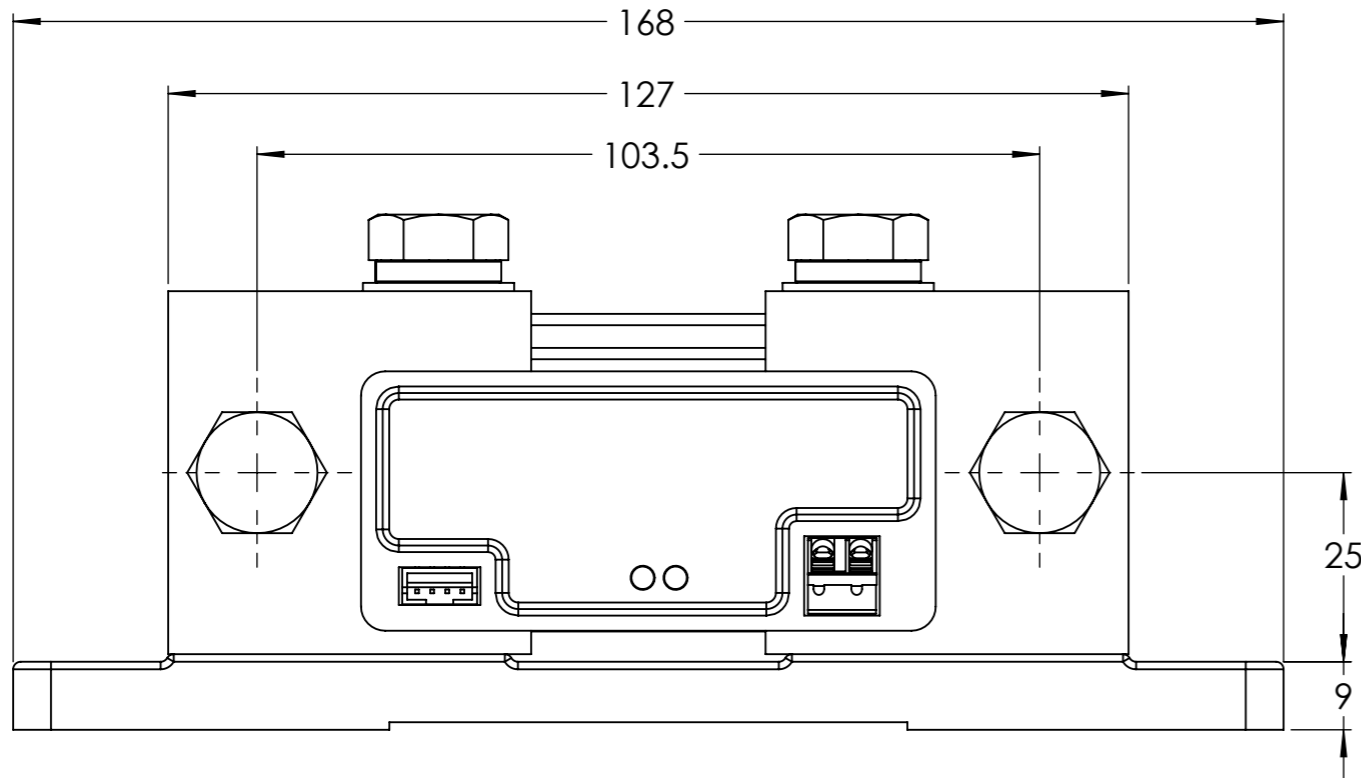

Dimension Drawing - Smart Shunt 2000A

SHU050220050

SmartShunt 2000A/50mV

Dimensions in mm

victron energy
BLUE POWER