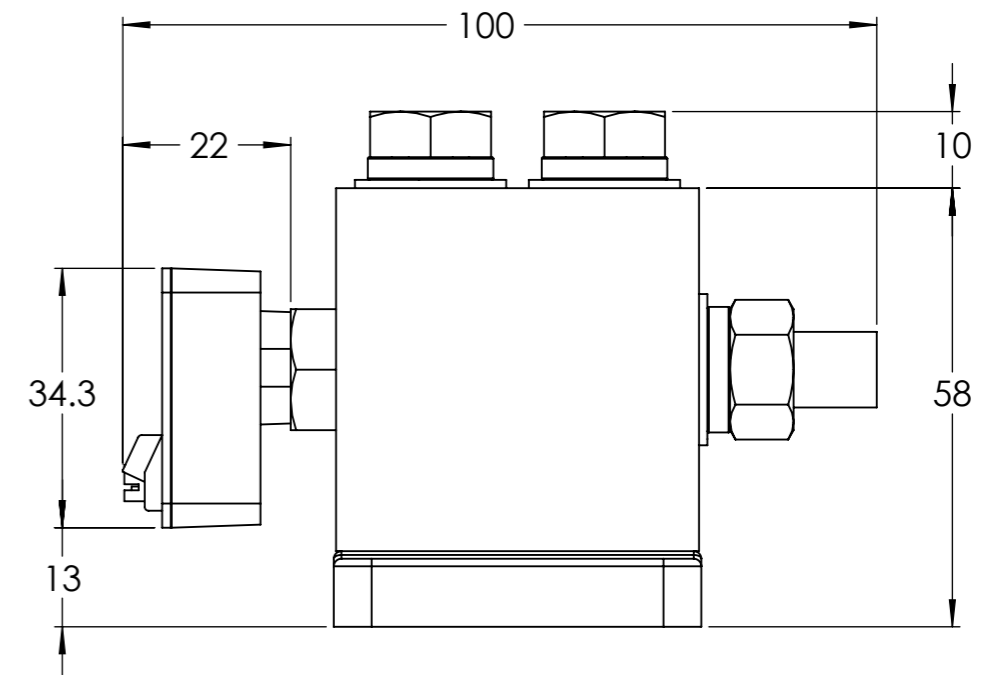

Dimension Drawing - Smart Shunt 2000A

SHU050220050

SmartShunt 2000A/50mV

Dimensions in mm

victron energy
BLUE POWER