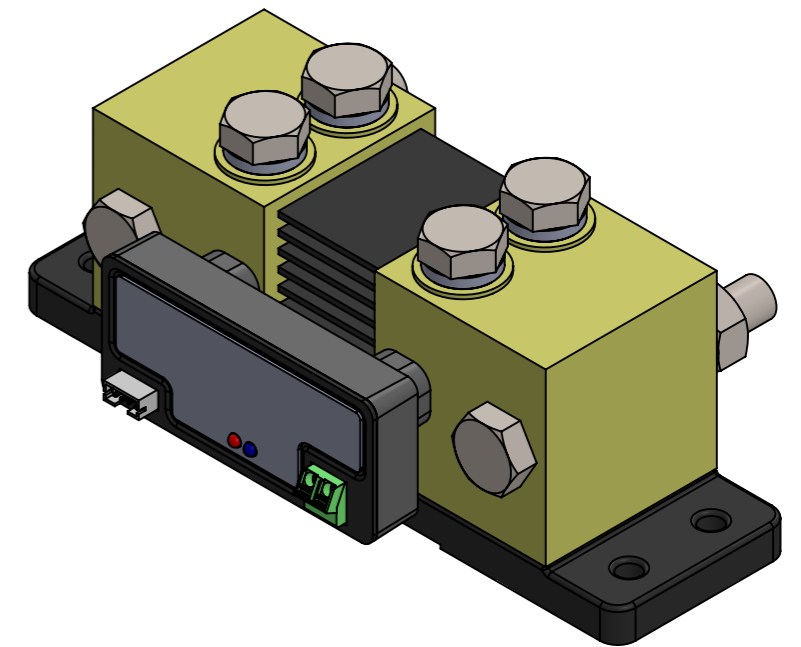

Dimension Drawing - Smart Shunt 2000A

SHU050220050

SmartShunt 2000A/50mV

Dimensions in mm

victron energy
BLUE POWER