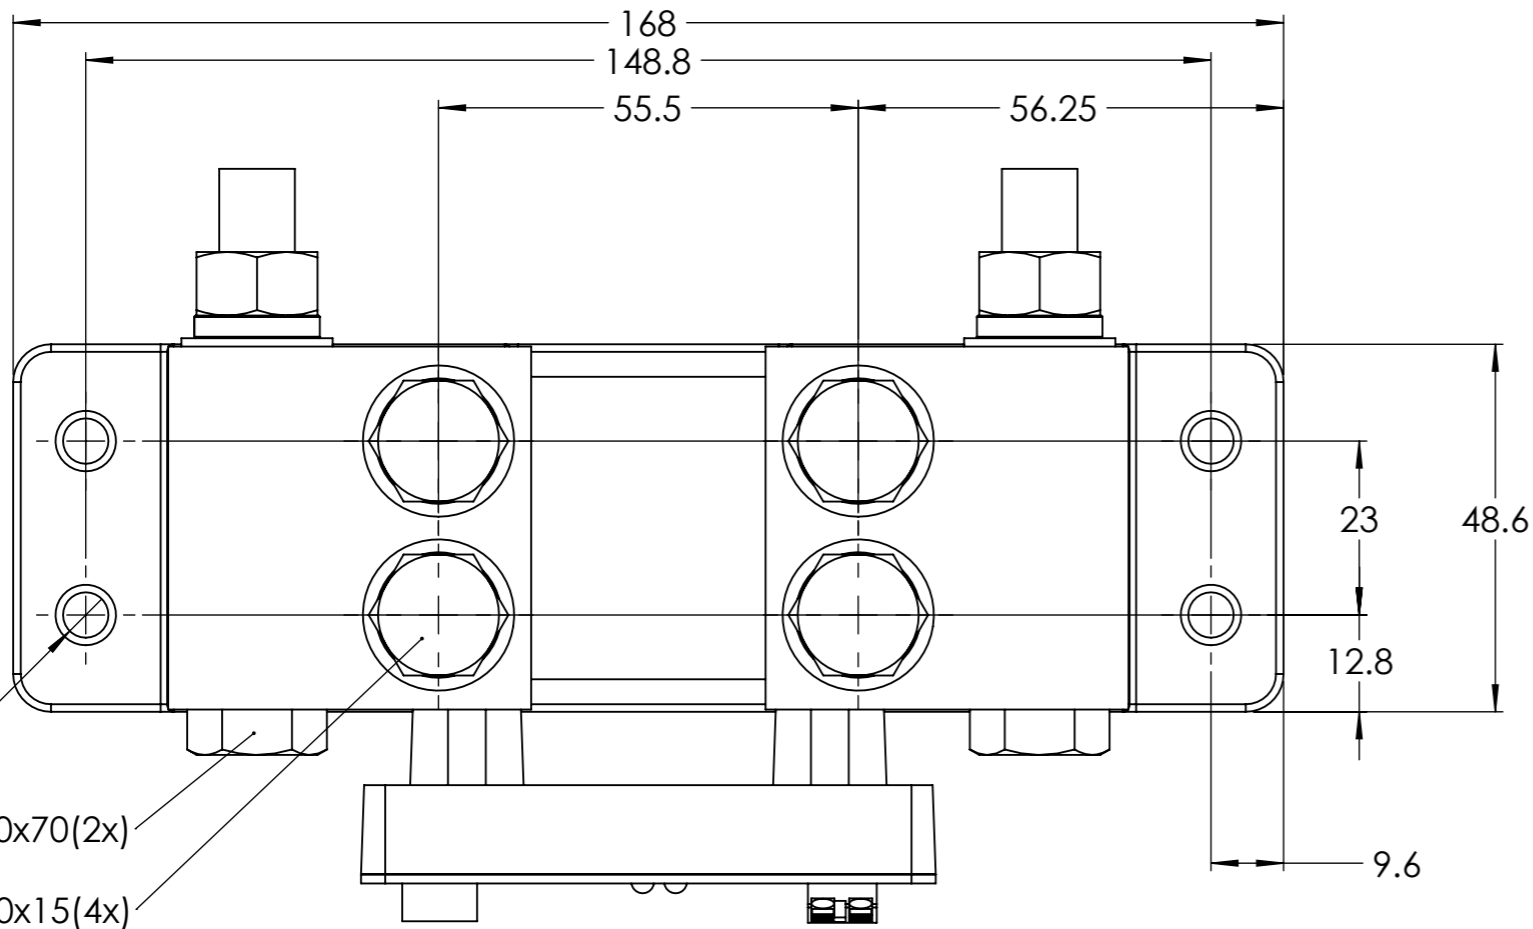

Dimension Drawing - Smart Shunt 2000A

SHU050220050

SmartShunt 2000A/50mV

Dimensions in mm

victron energy
BLUE POWER